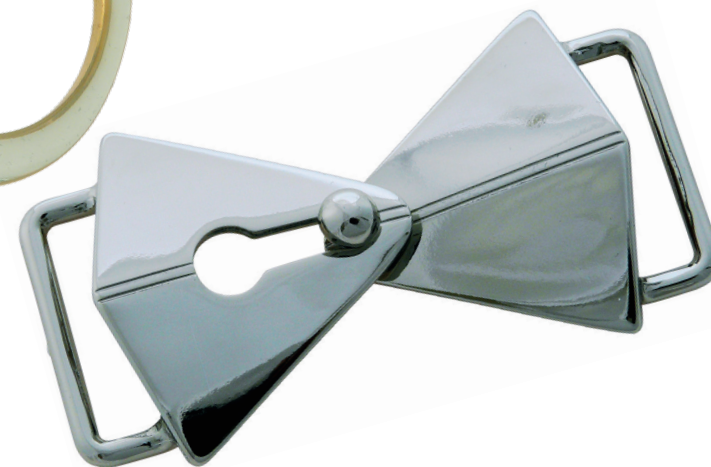

CATALOGO FIBBIE
Buckles Catalogue

ATTACCHI
Joint buckles

ETRE

www.etremoda.it

40
30
20
0

CA8213/40

CA9520/20

ZA9415/01